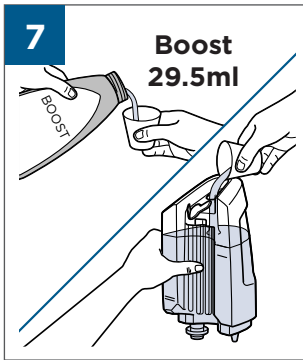

..... 4

..... 6

..... 7

..... 9

..... 10

Spot & Stain, Pet Stain & Odour, Oxygen Boost

©2019 BISSELL, Inc.  
Grand Rapids, Michigan  
All rights reserved. Printed in China.  
Part Number 161-8305 03/19